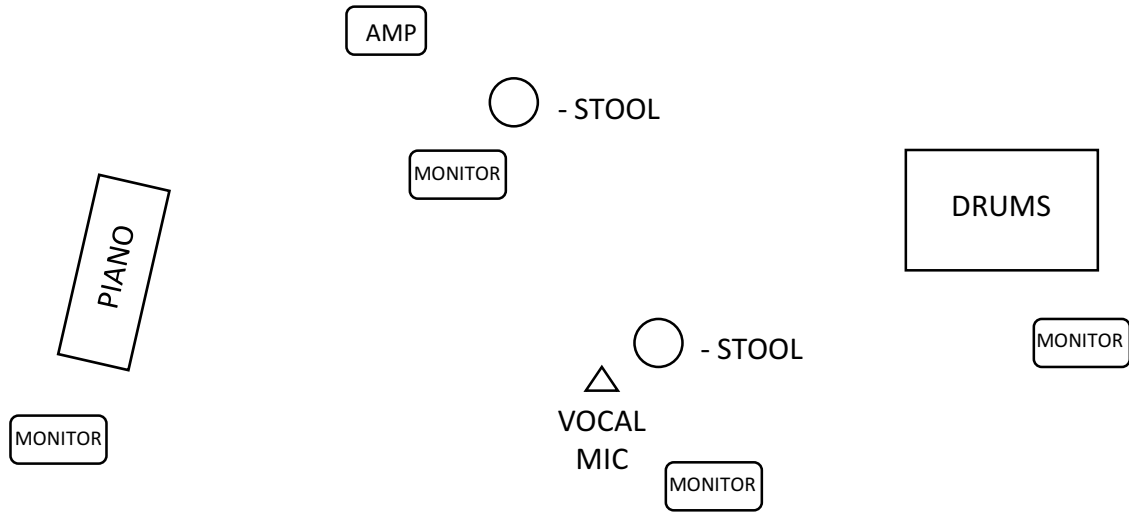

STAGE PLOT
CANDICE HOYES/ LENA HORNE TRIBUTE

BACKLINE

(1) Vocal mic: Earthworks mic. Phantom power needed.

(4) Monitors: Monitors for each musician

House baby grand piano

House drum kit (Hi-hat stand, 3 cymbal stands)

Bass amp: House bass amp is fine

MISC:

(3) music stands with lights

(2) stools - one for the bass player and vocalist